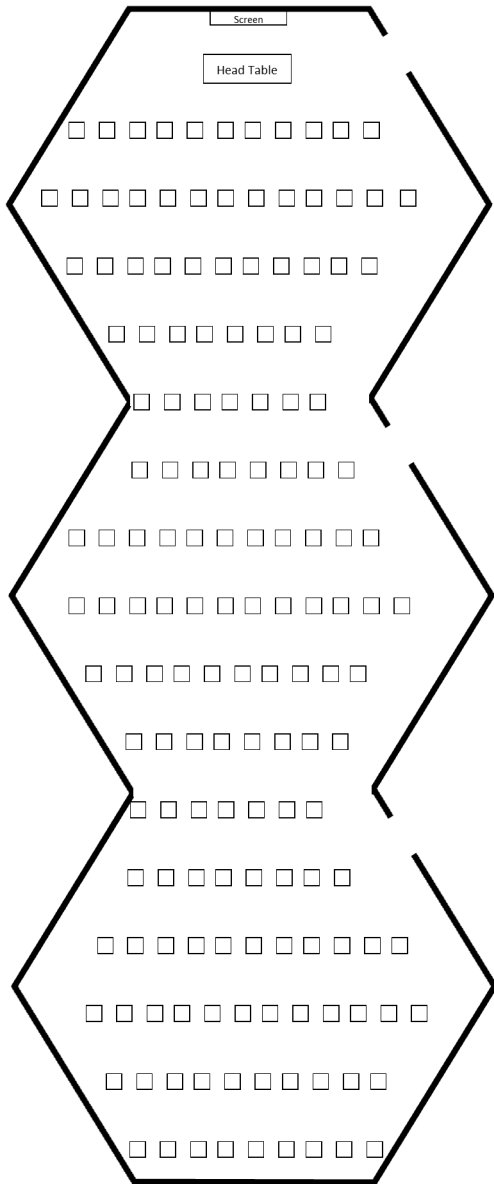

Thurman J. White Forum Building Standard Room Setup Arrangements Super Suite

Super Suite “Auditorium” Arrangement

• Max Seating: 150

Super Suite “Classroom” Arrangement

• Max Seating: 108

Thurman J. White Forum Building Standard Room Setup Arrangements Super Suite

Super Suite "Rounds" Arrangement

- Max Seating:
- Rounds of 8 - 120
 - Rounds of 7 - 105
 - Rounds of 6 - 90

Super Suite "Pods" Arrangement

- Max Seating: 90

Thurman J. White Forum Building Standard Room Setup Arrangements Super Suite

Super Suite
“Perimeter” Arrangement

• Max Seating: 98

Super Suite
“Reception” Arrangement

• Max Seating: 98