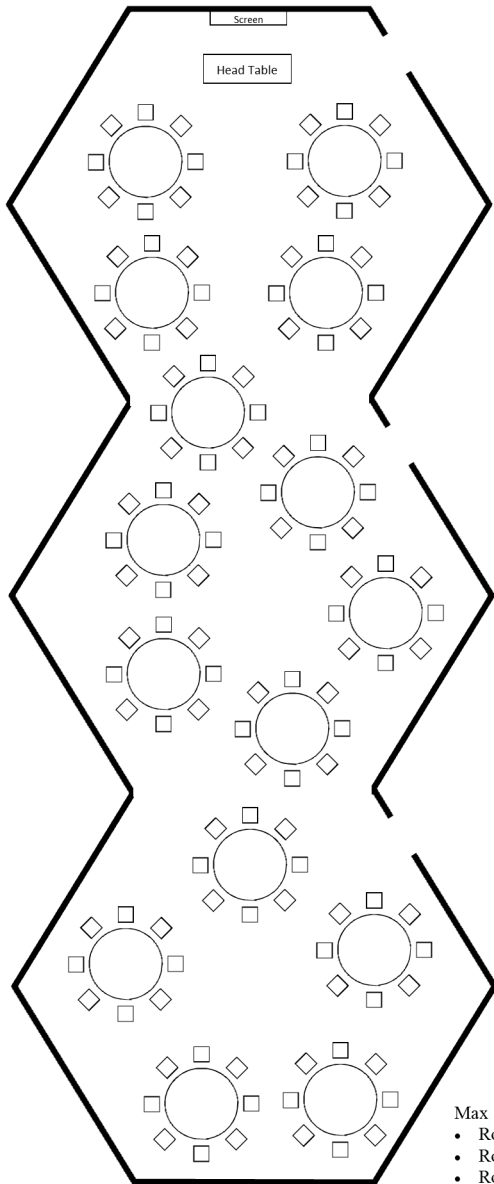

Thurman J. White Forum Building Standard Room Setup Arrangements Super Suite

Super Suite “Auditorium” Arrangement

• Max Seating: 150

Super Suite “Classroom” Arrangement

• Max Seating: 108

Thurman J. White Forum Building Standard Room Setup Arrangements Super Suite

Super Suite "Rounds" Arrangement

- Max Seating:
- Rounds of 8 - 120
 - Rounds of 7 - 105
 - Rounds of 6 - 90

Super Suite "Pods" Arrangement

- Max Seating: 90

Thurman J. White Forum Building Standard Room Setup Arrangements Super Suite

Super Suite
“Perimeter” Arrangement

• Max Seating: 98

Super Suite
“Reception” Arrangement

• Max Seating: 98