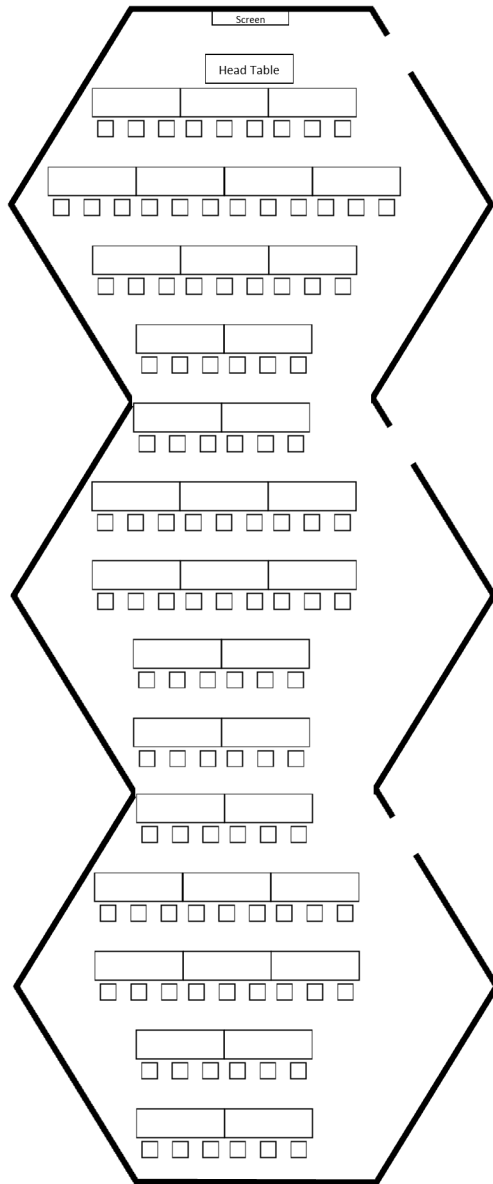

Thurman J. White Forum Building Standard Room Setup Arrangements Super Suite

Super Suite “Auditorium” Arrangement

• Max Seating: 150

Super Suite “Classroom” Arrangement

• Max Seating: 108

Thurman J. White Forum Building Standard Room Setup Arrangements Super Suite

Super Suite "Rounds" Arrangement

- Max Seating:
- Rounds of 8 - 120
 - Rounds of 7 - 105
 - Rounds of 6 - 90

Super Suite "Pods" Arrangement

- Max Seating: 90

Thurman J. White Forum Building Standard Room Setup Arrangements Super Suite

Super Suite
“Perimeter” Arrangement

• Max Seating: 98

Super Suite
“Reception” Arrangement

• Max Seating: 98