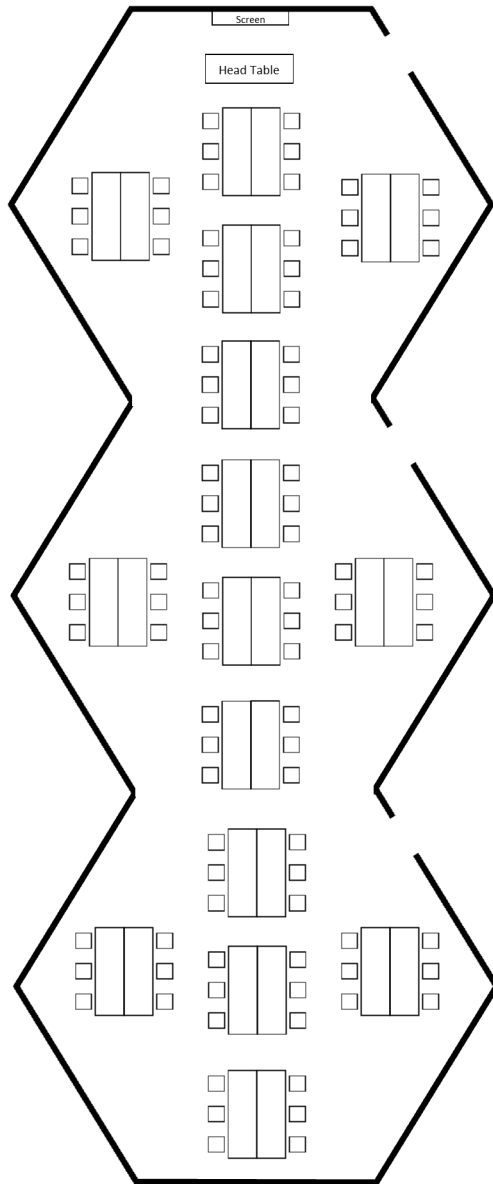

Thurman J. White Forum Building Standard Room Setup Arrangements Super Suite

Super Suite “Auditorium” Arrangement

• Max Seating: 150

Super Suite “Classroom” Arrangement

• Max Seating: 108

Thurman J. White Forum Building Standard Room Setup Arrangements Super Suite

Super Suite "Rounds" Arrangement

- Max Seating:
- Rounds of 8 - 120
 - Rounds of 7 - 105
 - Rounds of 6 - 90

Super Suite "Pods" Arrangement

- Max Seating: 90

Thurman J. White Forum Building Standard Room Setup Arrangements Super Suite

Super Suite
“Perimeter” Arrangement

• Max Seating: 98

Super Suite
“Reception” Arrangement

• Max Seating: 98