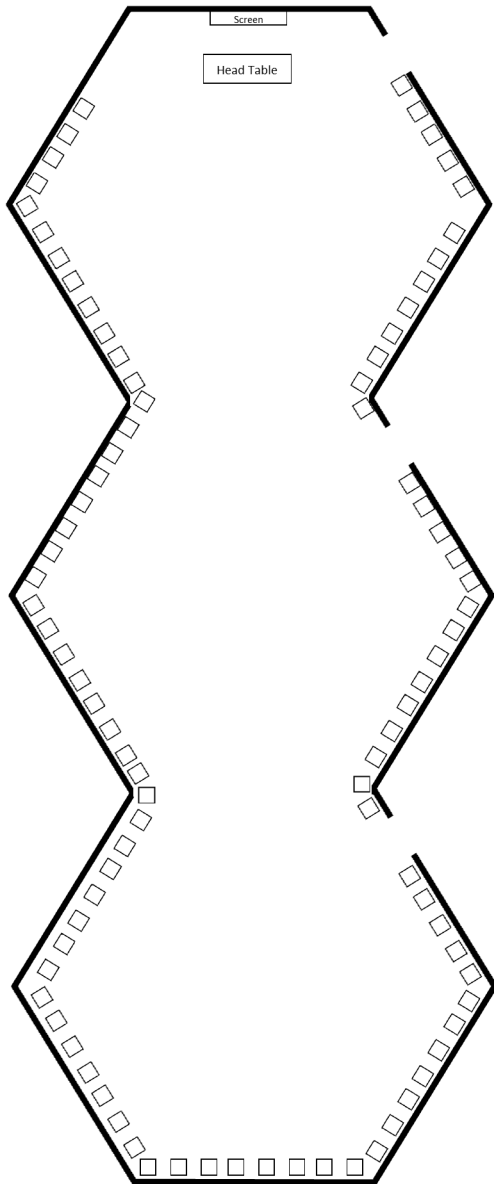

Thurman J. White Forum Building Standard Room Setup Arrangements Super Suite

Super Suite “Auditorium” Arrangement

• Max Seating: 150

Super Suite “Classroom” Arrangement

• Max Seating: 108

Thurman J. White Forum Building Standard Room Setup Arrangements Super Suite

Super Suite "Rounds" Arrangement

- Max Seating:
- Rounds of 8 - 120
 - Rounds of 7 - 105
 - Rounds of 6 - 90

Super Suite "Pods" Arrangement

- Max Seating: 90

Thurman J. White Forum Building Standard Room Setup Arrangements Super Suite

Super Suite
“Perimeter” Arrangement

• Max Seating: 98

Super Suite
“Reception” Arrangement

• Max Seating: 98