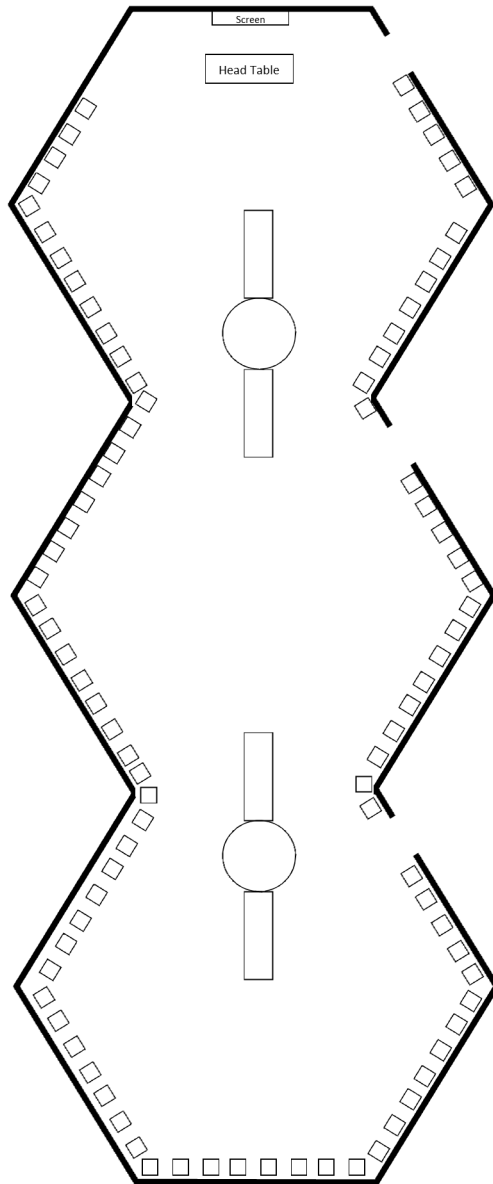

Thurman J. White Forum Building Standard Room Setup Arrangements Super Suite

Super Suite “Auditorium” Arrangement

• Max Seating: 150

Super Suite “Classroom” Arrangement

• Max Seating: 108

Thurman J. White Forum Building Standard Room Setup Arrangements Super Suite

Super Suite "Rounds" Arrangement

- Max Seating:
- Rounds of 8 - 120
 - Rounds of 7 - 105
 - Rounds of 6 - 90

Super Suite "Pods" Arrangement

- Max Seating: 90

Thurman J. White Forum Building Standard Room Setup Arrangements Super Suite

Super Suite
“Perimeter” Arrangement

• Max Seating: 98

Super Suite
“Reception” Arrangement

• Max Seating: 98