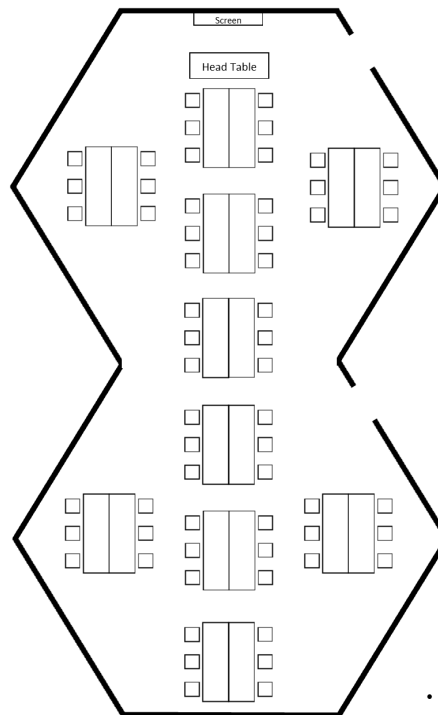

## Standard Room Setup Arrangements

### Suites

**Suite**  
“Auditorium” Arrangement

• Max Seating: 100

**Suite**  
“Classroom” Arrangement

• Max Seating: 72

**Suite**  
“Rounds” Arrangement

Max Seating:  
 • Rounds of 8 - 80  
 • Rounds of 7 - 70  
 • Rounds of 6 - 60

**Suite**  
“Pods” Arrangement

• Max Seating: 60