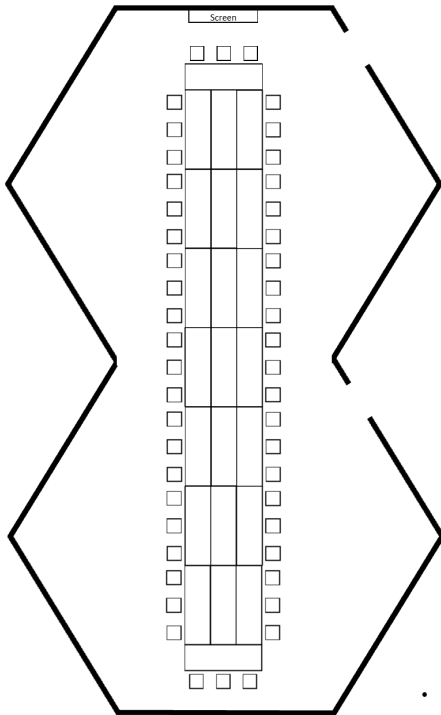

Thurman J. White Forum Building

Standard Room Setup Arrangements

Suites

Suite
“Boardroom” Arrangement