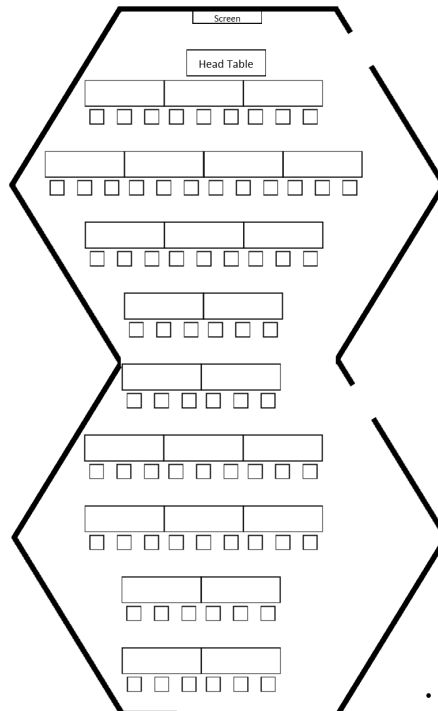

## Standard Room Setup Arrangements

### Suites

**Suite**  
“Auditorium” Arrangement

• Max Seating: 100

**Suite**  
“Classroom” Arrangement

• Max Seating: 72

**Suite**  
“Rounds” Arrangement

Max Seating:  
 • Rounds of 8 - 80  
 • Rounds of 7 - 70  
 • Rounds of 6 - 60