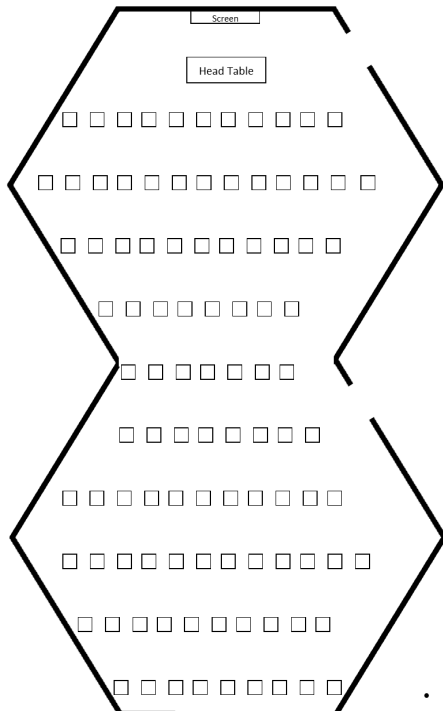

## Standard Room Setup Arrangements

### Suites

**Suite**  
“Auditorium” Arrangement

• Max Seating: 100

**Suite**  
“Classroom” Arrangement

• Max Seating: 72

**Suite**  
“Rounds” Arrangement

Max Seating:  
 • Rounds of 8 - 80  
 • Rounds of 7 - 70  
 • Rounds of 6 - 60

**Suite**  
“Pods” Arrangement

• Max Seating: 60