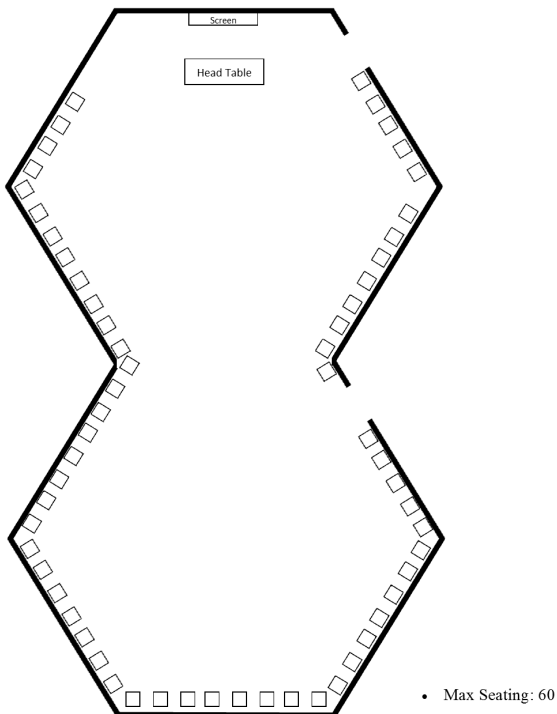

### Suites

**Suite**  
“Auditorium” Arrangement

• Max Seating: 100

**Suite**  
“Classroom” Arrangement

• Max Seating: 72

**Suite**  
“Rounds” Arrangement

Max Seating:  
 • Rounds of 8 - 80  
 • Rounds of 7 - 70  
 • Rounds of 6 - 60

## Standard Room Setup Arrangements

### Suites

Suite  
“Boardroom” Arrangement

Suite  
“AP Suite” Arrangement

Suite  
“Perimeter” Arrangement

Suite  
“Reception” Arrangement