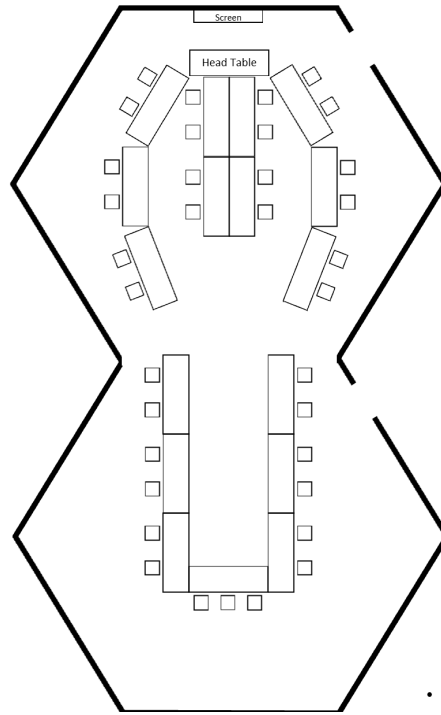

Suite
“AP Suite” Arrangement