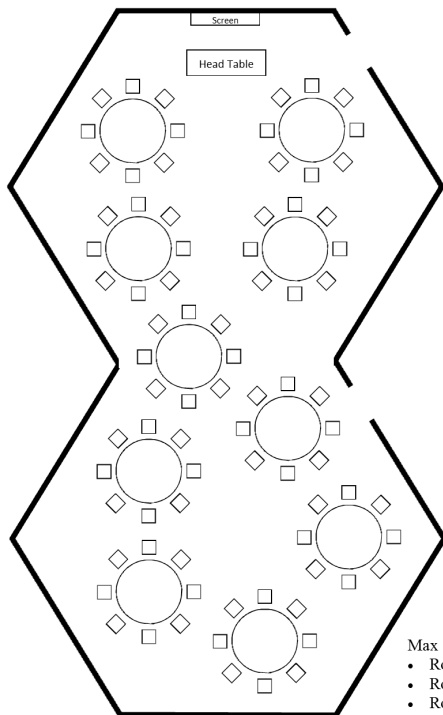

## Standard Room Setup Arrangements

### Suites

**Suite**  
“Auditorium” Arrangement

• Max Seating: 100

**Suite**  
“Classroom” Arrangement

• Max Seating: 72

**Suite**  
“Rounds” Arrangement

Max Seating:  
 • Rounds of 8 - 80  
 • Rounds of 7 - 70  
 • Rounds of 6 - 60

**Suite**  
“Pods” Arrangement

• Max Seating: 60