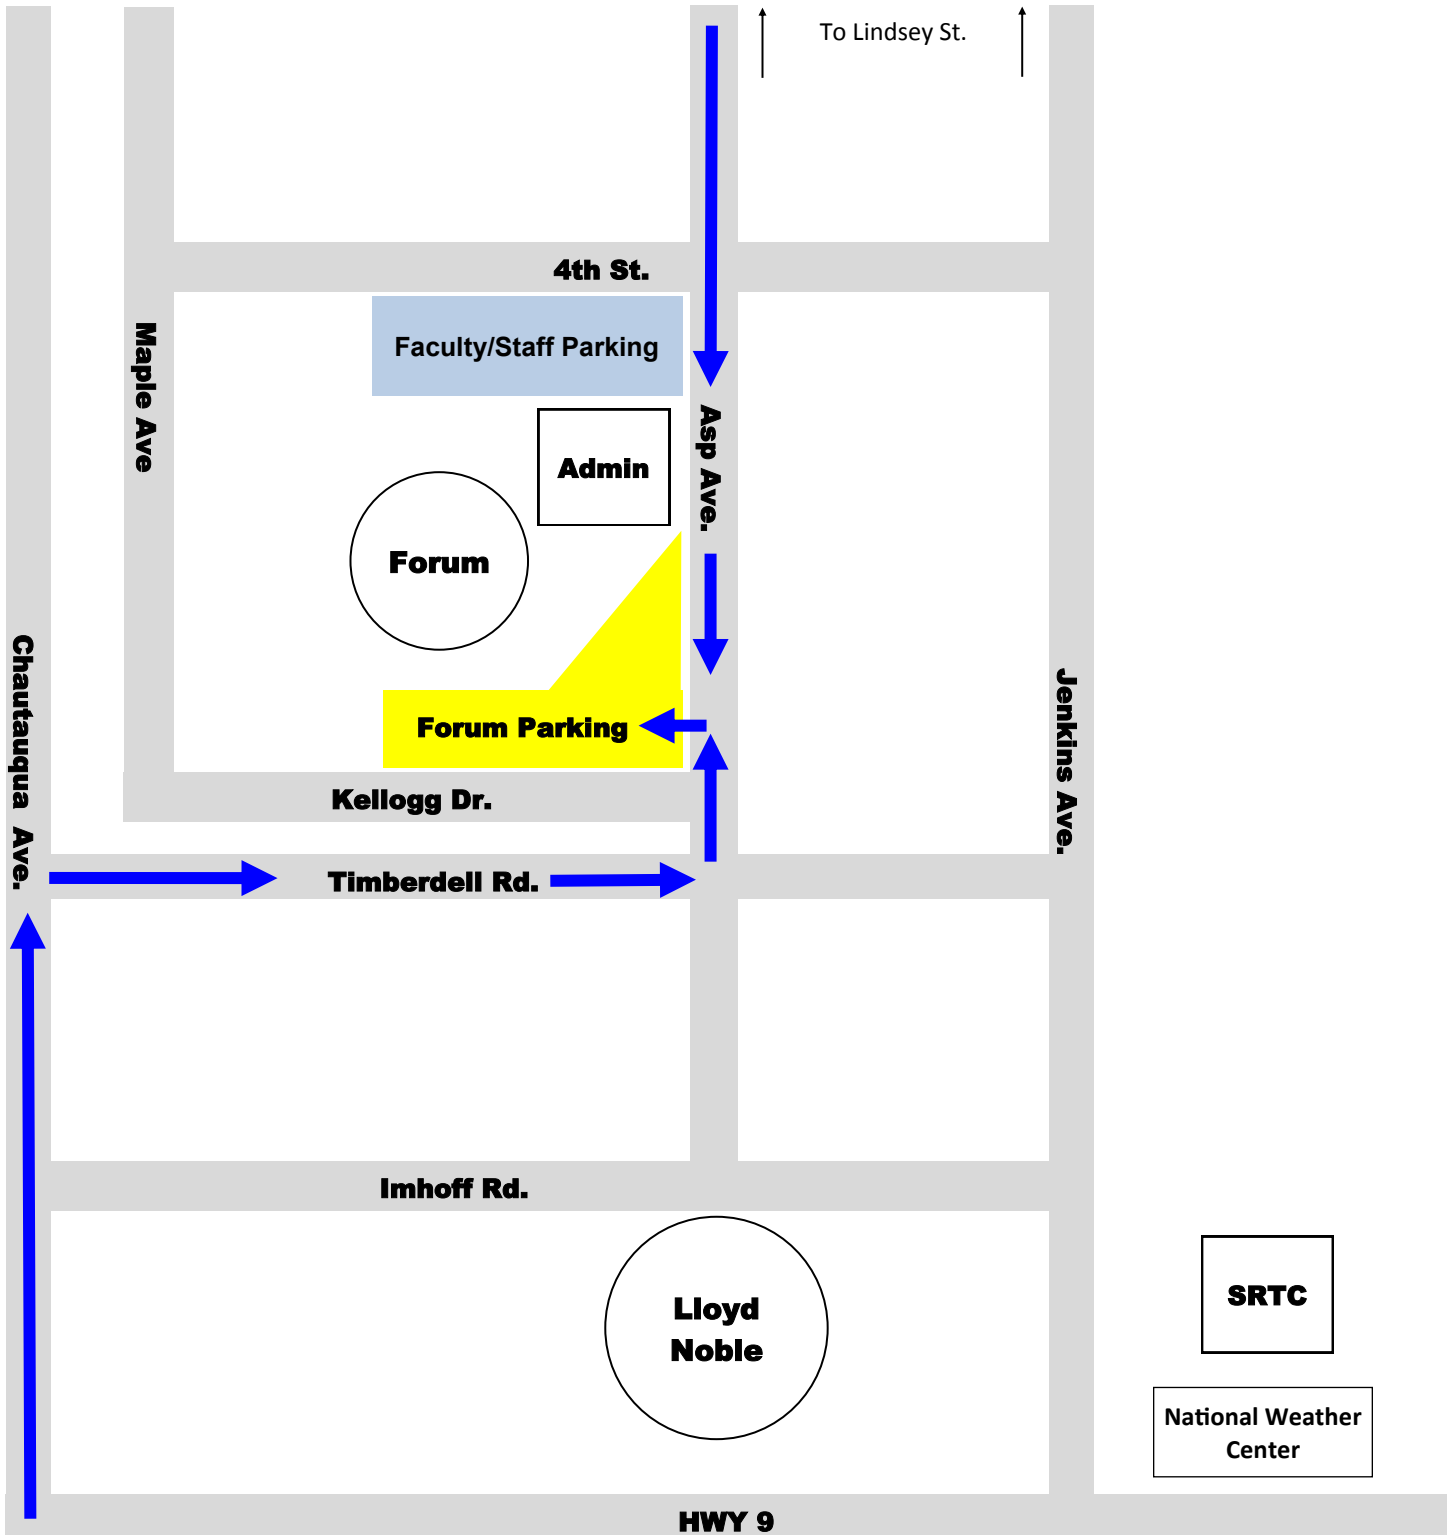

# Thurman J. White Forum Driving Directions

From Highway 9

- Turn North onto Chautauqua Ave.
- Turn Right onto Timberdell Rd.
- Turn Left onto Asp Ave.
- Turn Left into the Forum Parking Lot

From Lindsey St.

- Turn South onto Asp Ave.
- Turn Right into the Forum Parking Lot

For more information or if you are having difficulty accessing the information on this page, please call Conference Services at (405) 325-3603