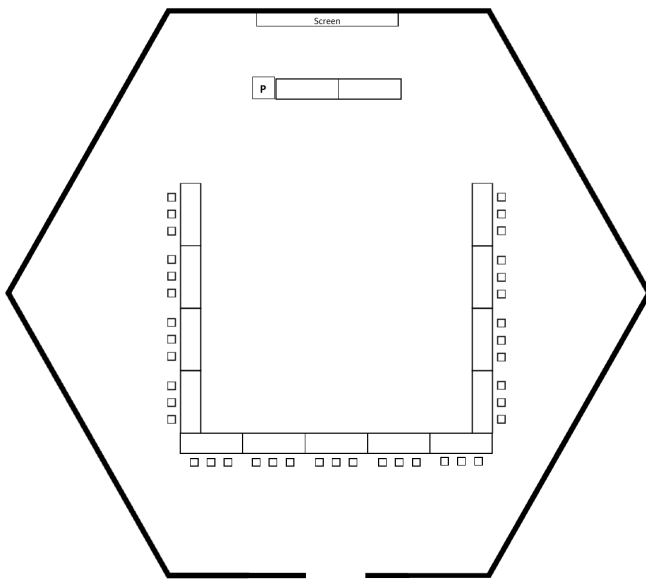

### Conference Rooms

**Conference Room**  
**“Auditorium” Arrangement**

• Max Seating: 200

**Conference Room**  
**“Classroom” Arrangement**

• Max Seating : 120

**Conference Room**  
**“Banquet Rounds” Arrangement**

• Max Seating: 168  
 • Linens Required

**Conference Room**  
**“Pods” Arrangement**

• Max Seating: 126

### Conference Rooms

Conference Room  
"Open U" Arrangement

• Max Seating 39

Conference Room  
"Perimeter" Arrangement

• Max Seating: 86