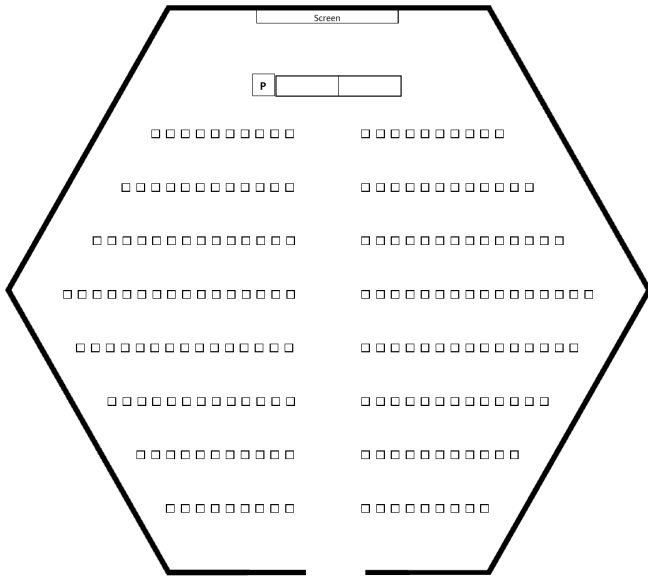

## Standard Room Setup Arrangements

### Conference Rooms

**Conference Room**  
**“Auditorium” Arrangement**

• Max Seating: 200

**Conference Room**  
**“Classroom” Arrangement**

• Max Seating : 120

**Conference Room**  
**“Banquet Rounds” Arrangement**

• Max Seating: 168  
 • Linens Required

**Conference Room**  
**“Pods” Arrangement**

• Max Seating: 126

### Conference Rooms

Conference Room  
"Open U" Arrangement

• Max Seating 39

Conference Room  
"Perimeter" Arrangement

• Max Seating: 86