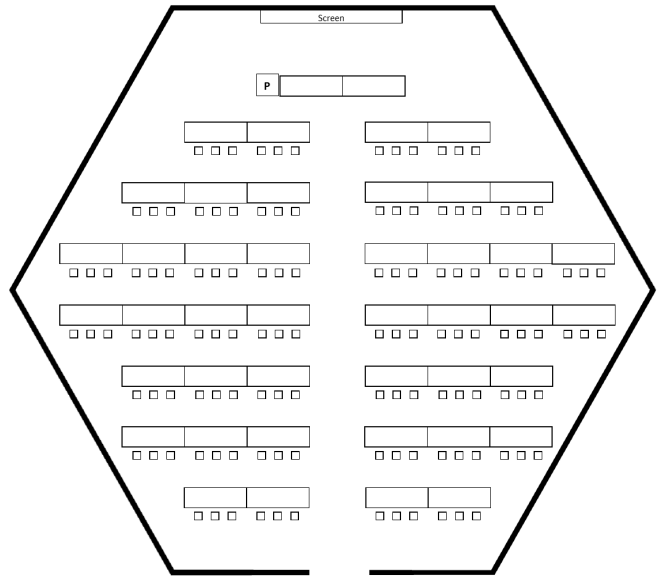

## Standard Room Setup Arrangements

### Conference Rooms

**Conference Room**  
**“Auditorium” Arrangement**

• Max Seating: 200

**Conference Room**  
**“Classroom” Arrangement**

• Max Seating : 120

**Conference Room**  
**“Banquet Rounds” Arrangement**

• Max Seating: 168  
 • Linens Required

**Conference Room**  
**“Pods” Arrangement**

• Max Seating: 126

### Conference Rooms

Conference Room  
"Open U" Arrangement

• Max Seating 39

Conference Room  
"Perimeter" Arrangement

• Max Seating: 86