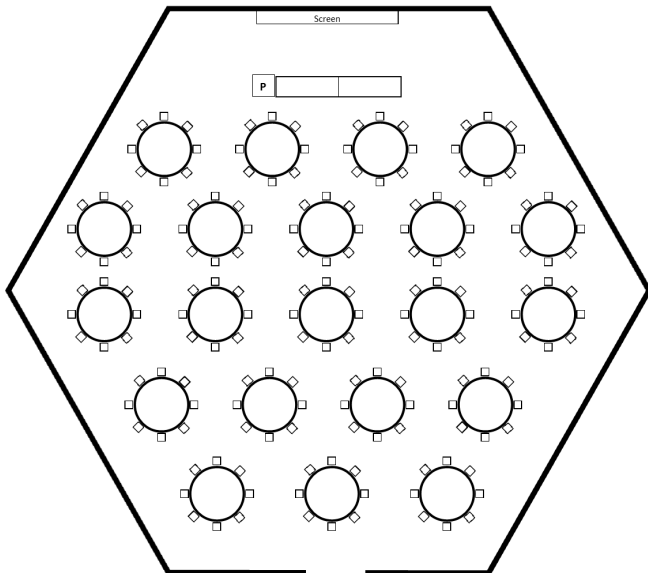

### Conference Rooms

**Conference Room**  
**“Auditorium” Arrangement**

• Max Seating: 200

**Conference Room**  
**“Classroom” Arrangement**

• Max Seating : 120

**Conference Room**  
**“Banquet Rounds” Arrangement**

• Max Seating: 168  
 • Linens Required

**Conference Room**  
**“Pods” Arrangement**

• Max Seating: 126

### Conference Rooms

Conference Room  
"Open U" Arrangement

• Max Seating 39

Conference Room  
"Perimeter" Arrangement

• Max Seating: 86