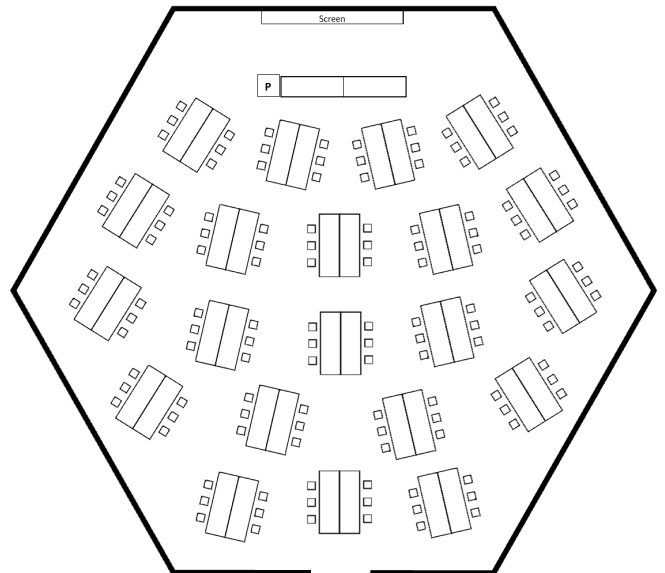

## Standard Room Setup Arrangements

### Conference Rooms

**Conference Room**  
**“Auditorium” Arrangement**

• Max Seating: 200

**Conference Room**  
**“Classroom” Arrangement**

• Max Seating : 120

**Conference Room**  
**“Banquet Rounds” Arrangement**

• Max Seating: 168  
 • Linens Required

**Conference Room**  
**“Pods” Arrangement**

• Max Seating: 126

### Conference Rooms

Conference Room  
"Open U" Arrangement

• Max Seating 39

Conference Room  
"Perimeter" Arrangement

• Max Seating: 86