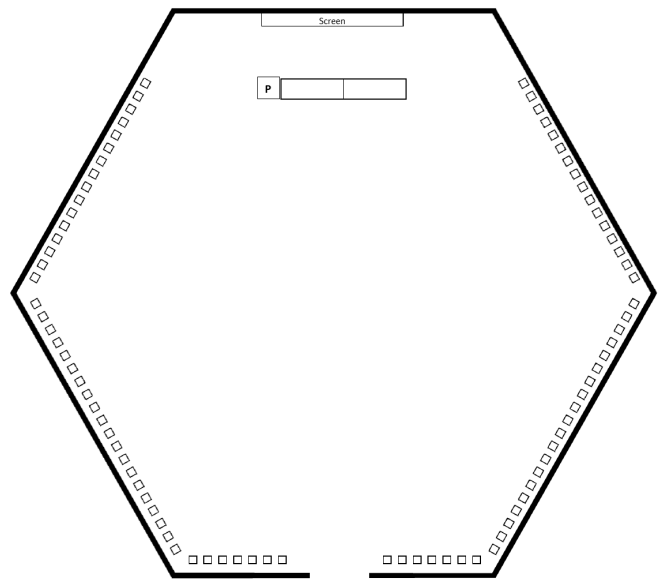

### Conference Rooms

**Conference Room**  
**“Auditorium” Arrangement**

• Max Seating: 200

**Conference Room**  
**“Classroom” Arrangement**

• Max Seating : 120

**Conference Room**  
**“Banquet Rounds” Arrangement**

• Max Seating: 168  
 • Linens Required

**Conference Room**  
**“Pods” Arrangement**

• Max Seating: 126

## Standard Room Setup Arrangements

### Conference Rooms

Conference Room  
"Open U" Arrangement

• Max Seating 39

Conference Room  
"Perimeter" Arrangement

• Max Seating: 86